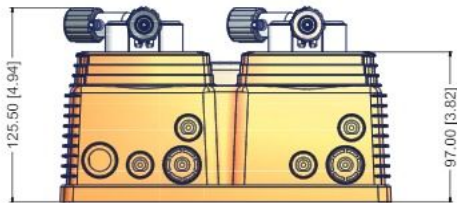

"WDPHRH"

Data Sheet

INFORMATION				
MODEL	Stroke speed		Power consumption	Weight
	Min stroke hour	Max stroke minute		
0310	1	180	32 Watt	3.0 Kg (6.61 Lbs)
0706	1	180		
0501	1	180		
SELF-VENTING MODEL				
0310	1	180	32 Watt	3.0 Kg (6.61 Lbs)

MORE INFORMATION						
MODEL	Flow		Stroke/ minute	cc per stroke	Max pressure	
	l/h	GPH			bar	PSI
0310	10	2,64	180	0,93	3	43,5
0706	6	1,58	180	0,56	7	101,5
0501	1	0,3	180	0,09	5	72,5
SELF-VENTING MODEL						
0307	7	1,85	180	0,65	3	44