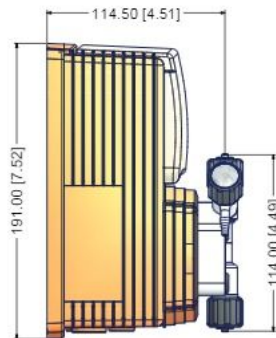

"WDPHRH"

Data Sheet

INFORMATION				
MODEL	Stroke speed		Power consumption	Weight
	Min stroke hour	Max stroke minute		
0310	1	180	32 Watt	3.0 Kg (6.61 Lbs)
0706	1	180		
0501	1	180		
SELF-VENTING MODEL				
0310	1	180	32 Watt	3.0 Kg (6.61 Lbs)

MORE INFORMATION						
MODEL	Flow		Stroke/ minute	cc per stroke	Max pressure	
	l/h	GPH			bar	PSI
0310	10	2,64	180	0,93	3	43,5
0706	6	1,58	180	0,56	7	101,5
0501	1	0,3	180	0,09	5	72,5
SELF-VENTING MODEL						
0307	7	1,85	180	0,65	3	44