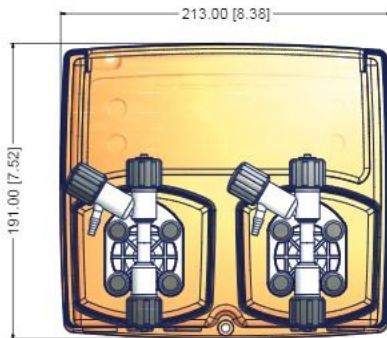

"WDPHRH"

Data Sheet

INFORMATION				
MODEL	Stroke speed		Power consumption	Weight
	Min stroke hour	Max stroke minute		
0310	1	180	32 Watt	3.0 Kg (6.61 Lbs)
0706	1	180		
0501	1	180		
SELF-VENTING MODEL				
0310	1	180	32 Watt	3.0 Kg (6.61 Lbs)

MORE INFORMATION						
MODEL	Flow		Stroke/ minute	cc per stroke	Max pressure	
	l/h	GPH			bar	PSI
0310	10	2,64	180	0,93	3	43,5
0706	6	1,58	180	0,56	7	101,5
0501	1	0,3	180	0,09	5	72,5
SELF-VENTING MODEL						
0307	7	1,85	180	0,65	3	44